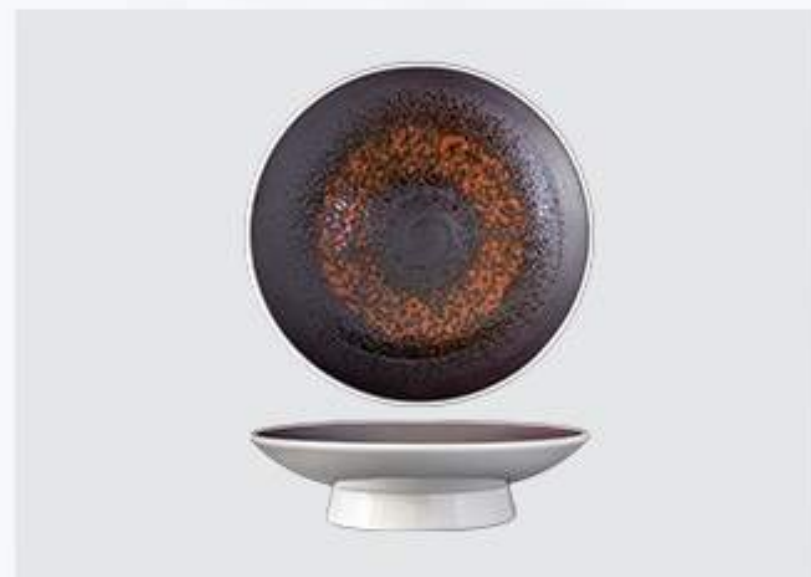

T8600555 22*21*3.4cm

Square Plate

T8602399 19.2*19.2*2.5cm
T8602400 26.3*26.3*3cm

Round Plate

T8600560 32*19.8*2cm

High Foot Plate

T8602404 15*15*7.2cm

Soup Plate